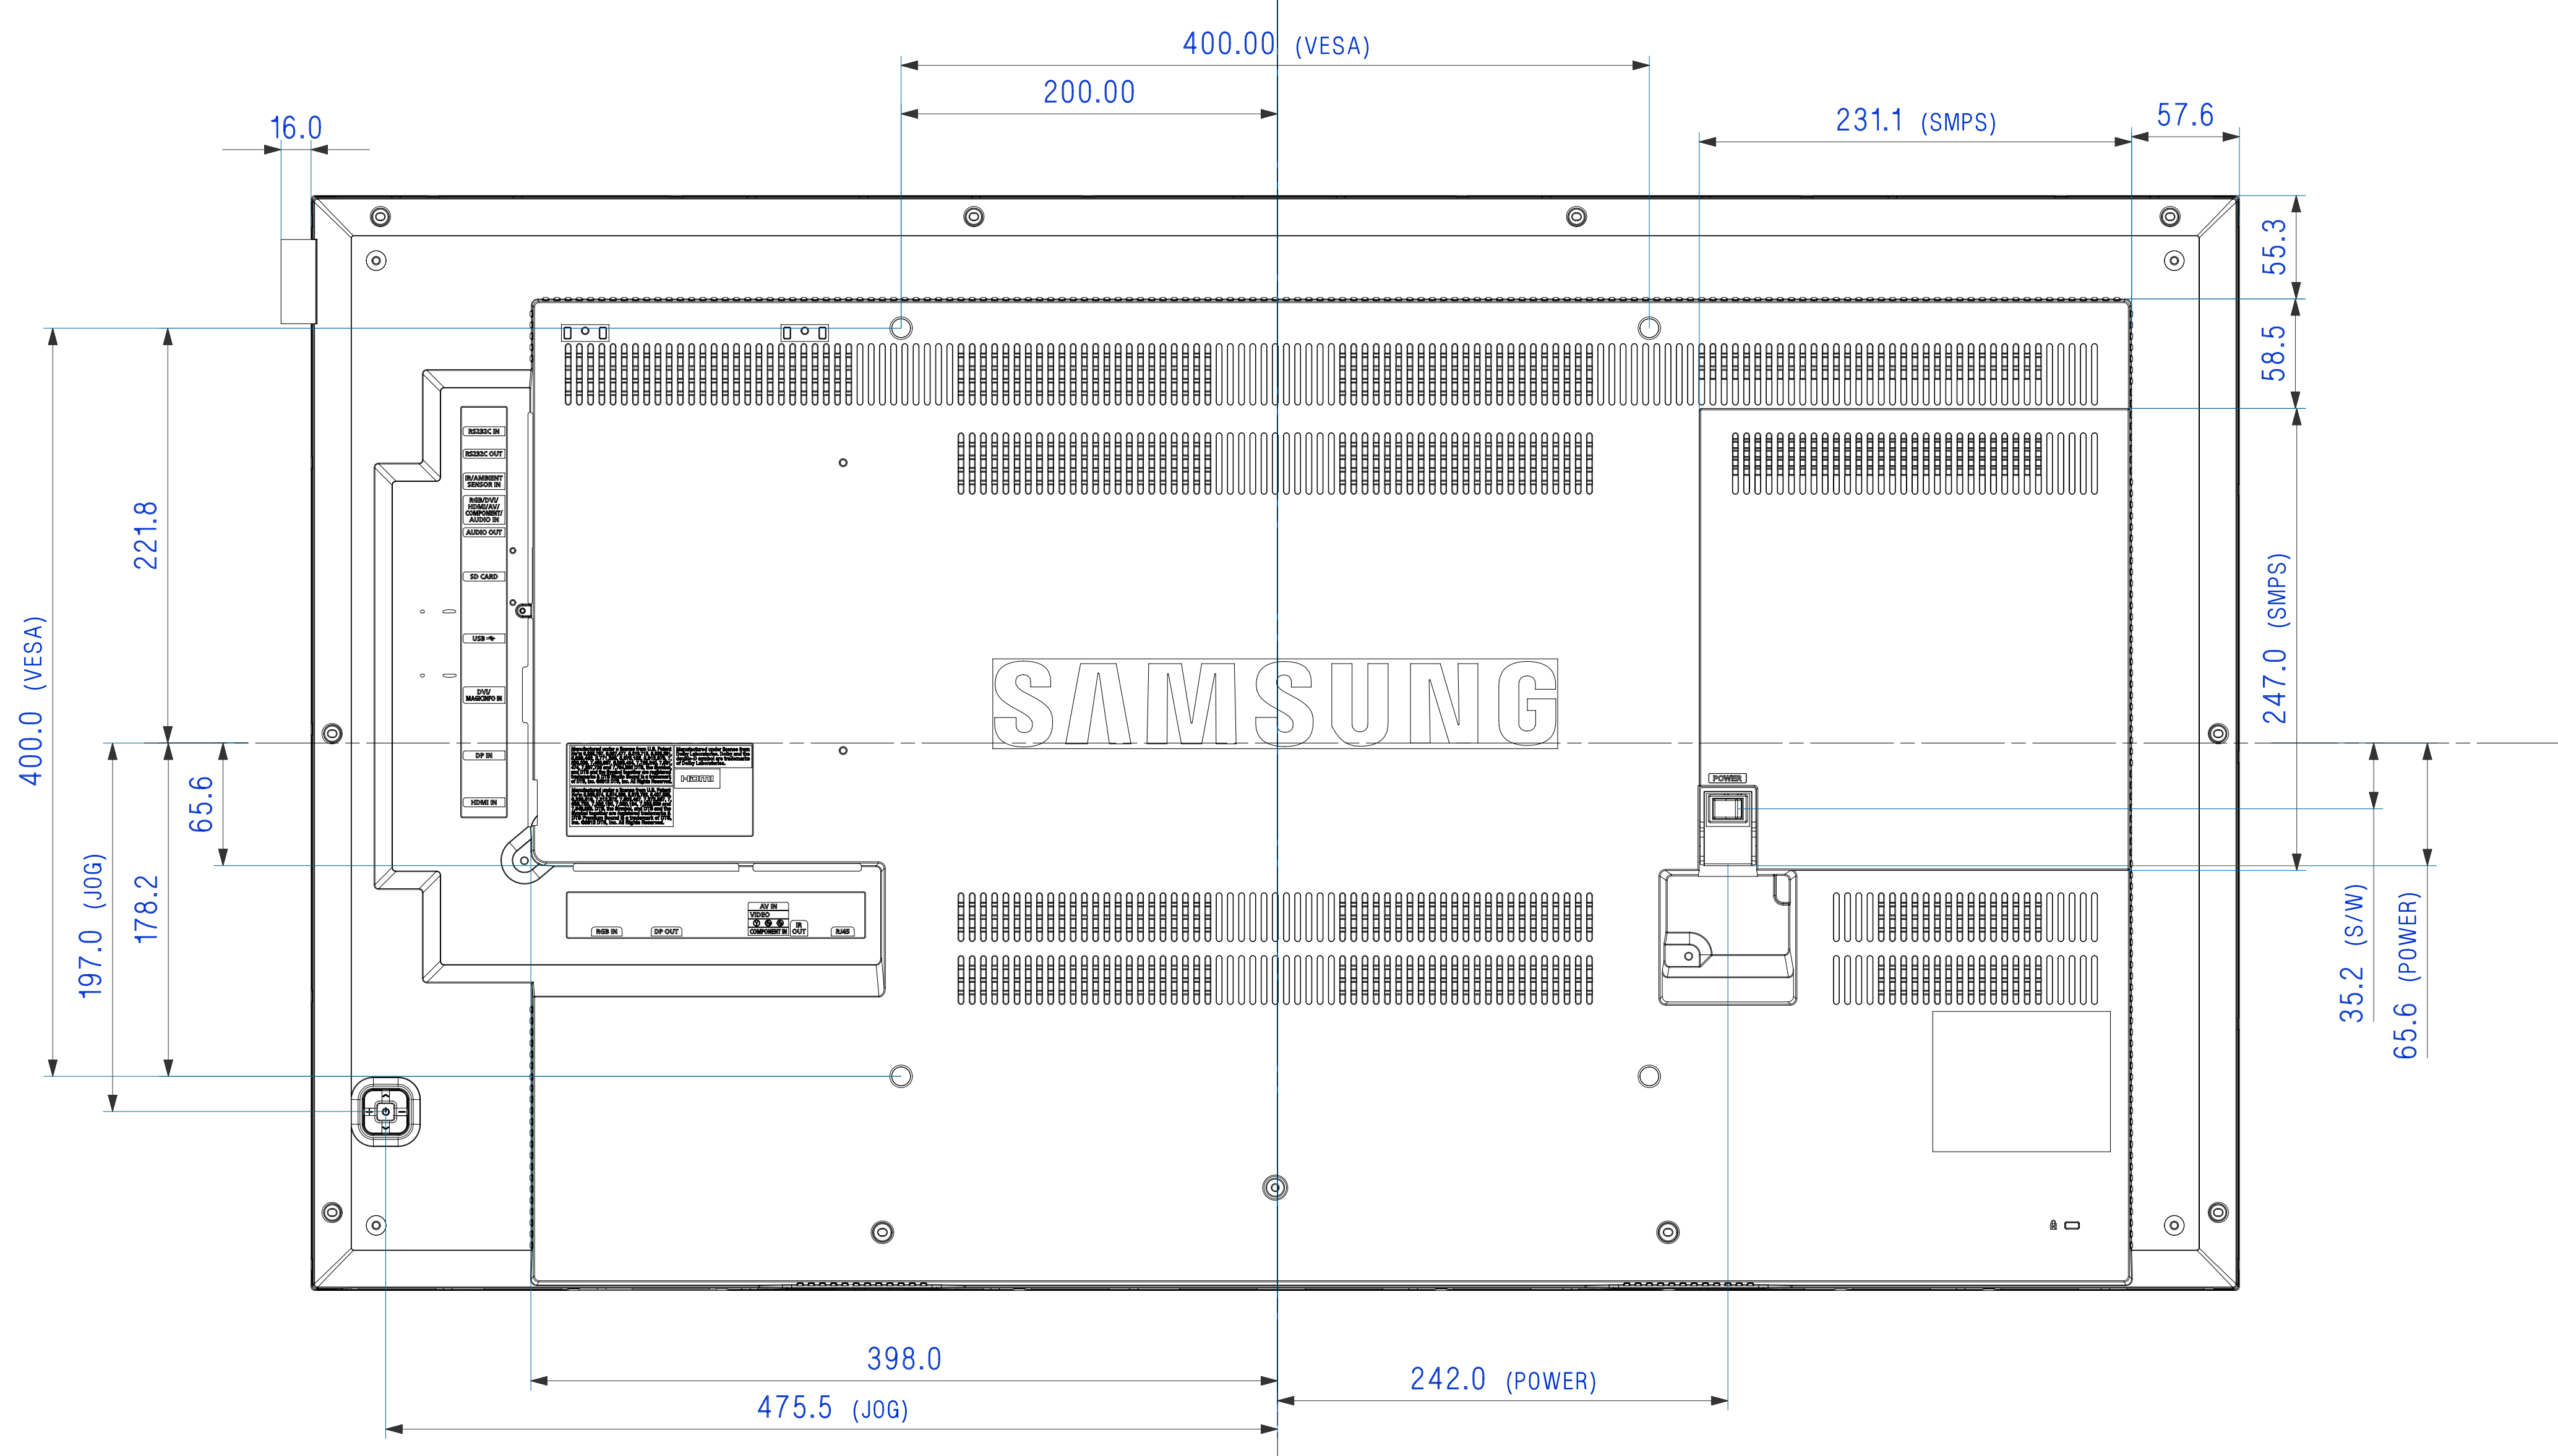

Rev. No	32	33	34
ED	CODE	RECORD	REMARK

UED 46" MECHANICAL DRAWING (LH46UED*)

SET SIZE (W*H*D) : 1030.9*585.4*29.9
 BEZEL WIDTH (T/L/R/B) : 5.5/5.5/5.5//5.5
 VESA HOLE : 400*400

PART NAME	LED-46-SET	SPECIFICATION	
UNIT	MM	DRAWING BY	REVIEWED BY
TOLERANCE		APPROVED BY	PROJECTION
SCALE			SHEET NO
			DMG. Rev