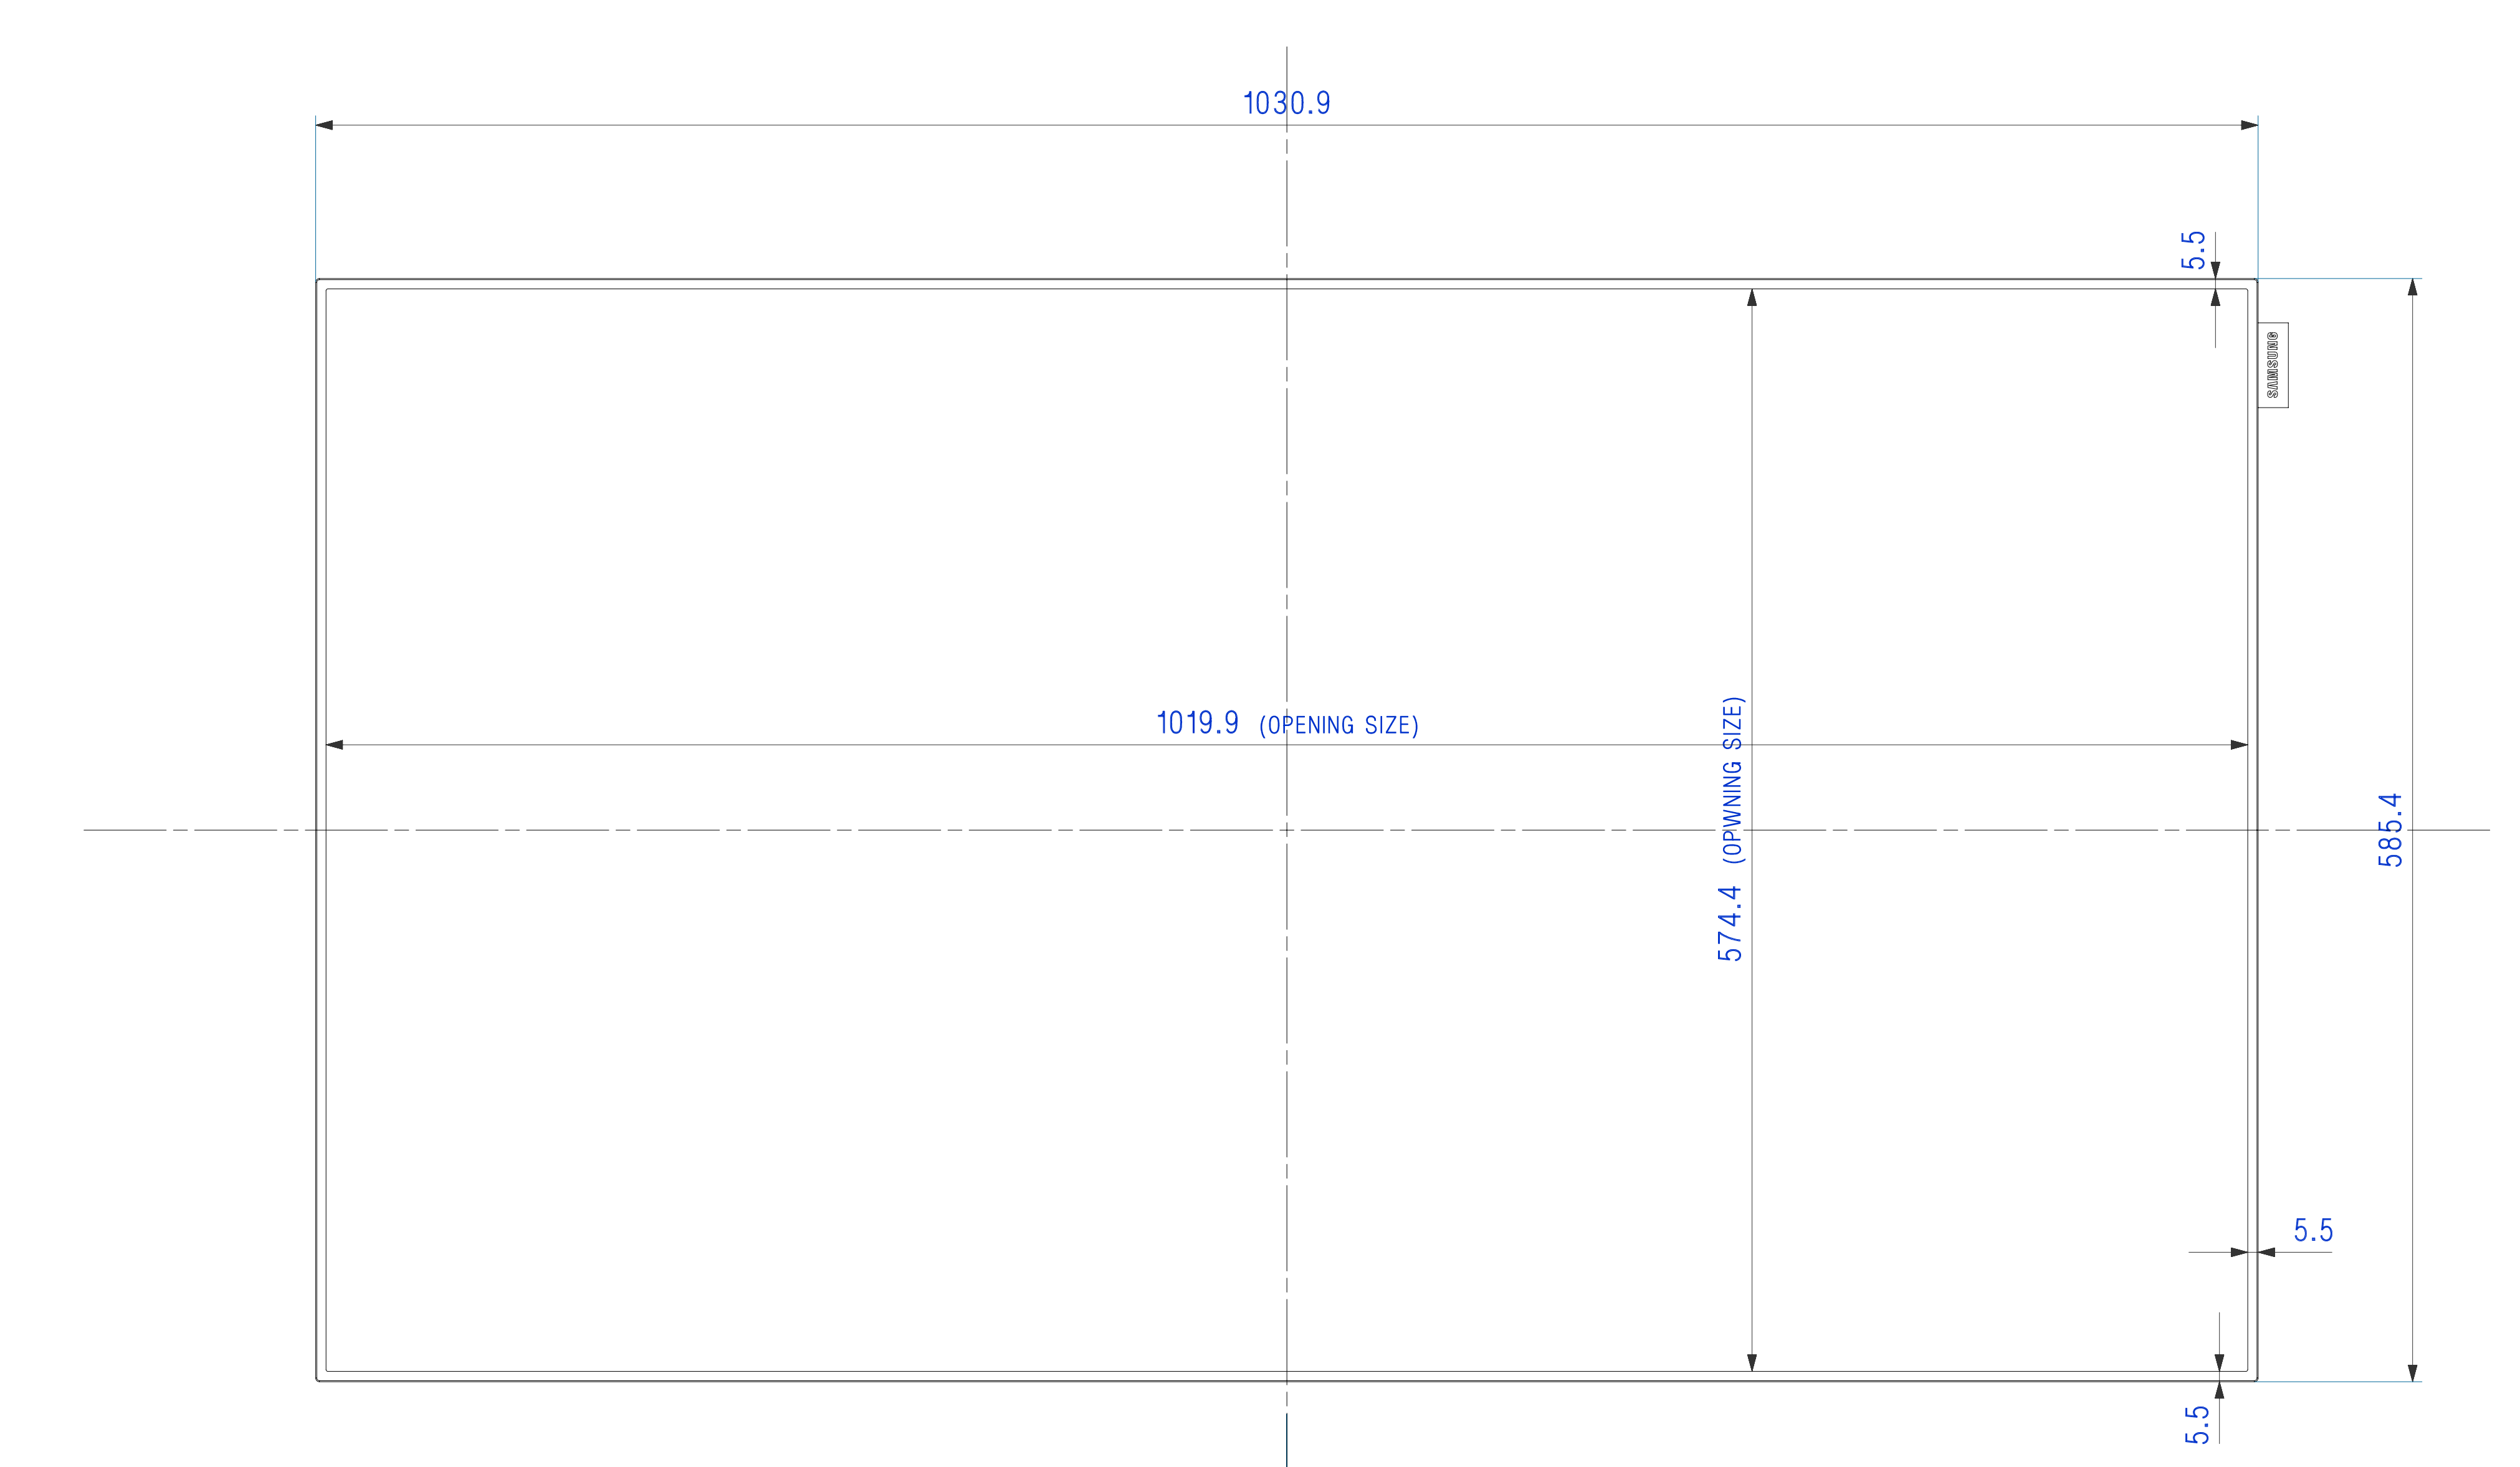

Rev. No	32	33	34
ED	CODE	RECORD	REMARK

UED 46" MECHANICAL DRAWING (LH46UED*)

SET SIZE (W*H*D) : 1030.9*585.4*29.9
 BEZEL WIDTH (T/L/R/B) : 5.5/5.5/5.5//5.5
 VESA HOLE : 400*400

PART NAME	LED-46-SET	SPECIFICATION	
UNIT	MM	DRAWING BY	REVIEWED BY
TOLERANCE		APPROVED BY	PROJECTION
SCALE			SHEET NO
			DMG. Rev