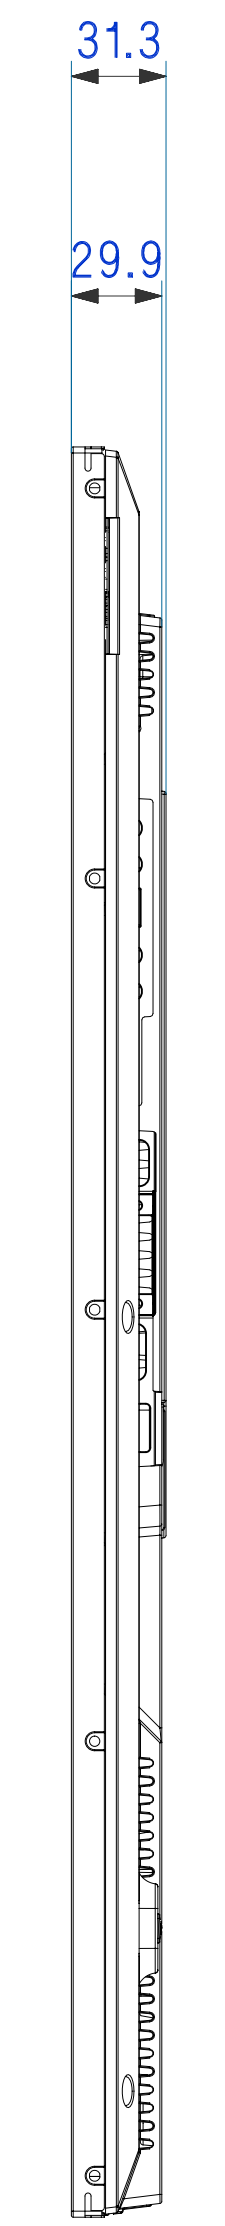

Rev. No	32	33	34
ED	CODE	RECORD	REMARK

UED 46" MECHANICAL DRAWING (LH46UED*)

SET SIZE (W*H*D) : 1030.9*585.4*29.9
 BEZEL WIDTH (T/L/R/B) : 5.5/5.5/5.5//5.5
 VESA HOLE : 400*400

PART NAME	LED-46-SET	SPECIFICATION	
UNIT	MM	DRAWING BY	REVIEWED BY
TOLERANCE		APPROVED BY	PROJECTION
SCALE			SHEET NO
			DMG. Rev